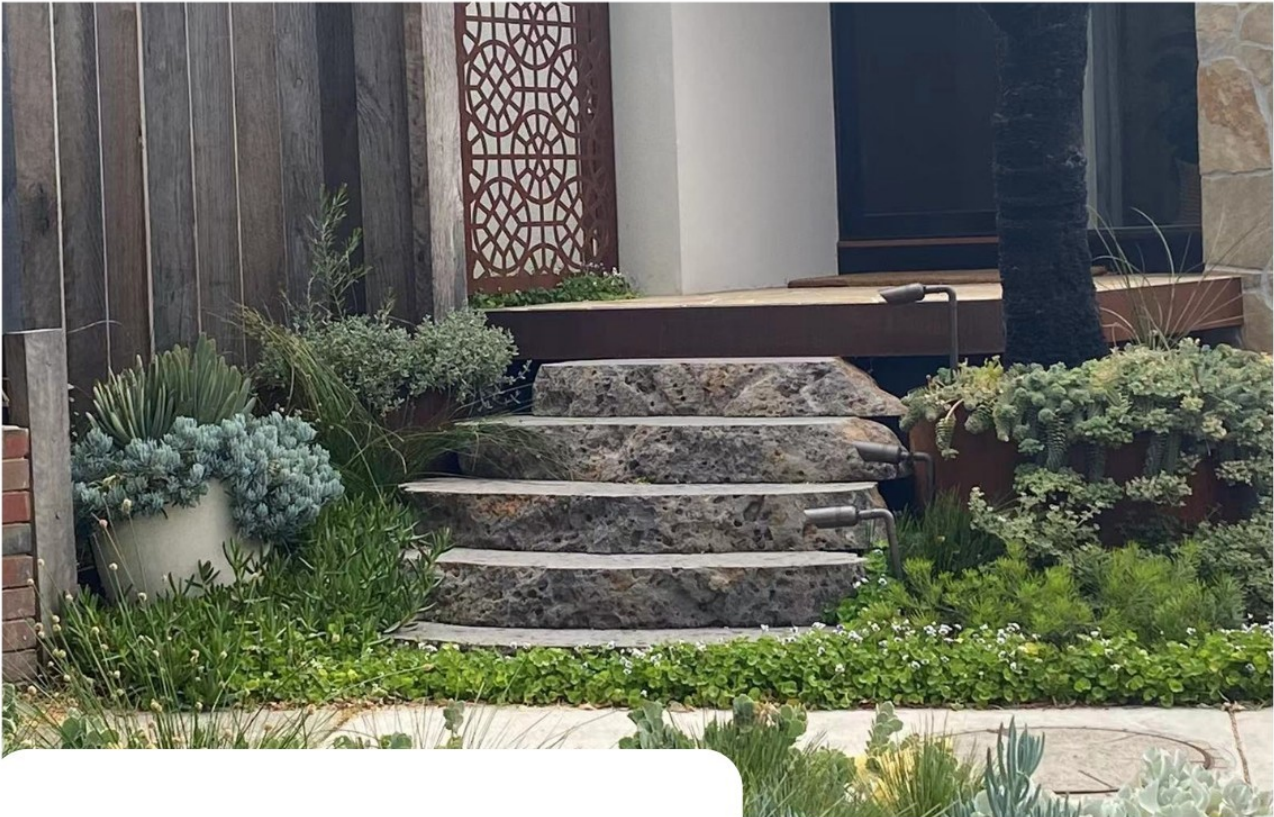

Giant Organic Stepper

Why Giant Organic Stepper?

These XXL Natural stone steppers will set your stairs under the spotlight. Yet, they can easily blend with plants, mulch, timbers and other elements. Toss in a few pieces and wow your visitors.