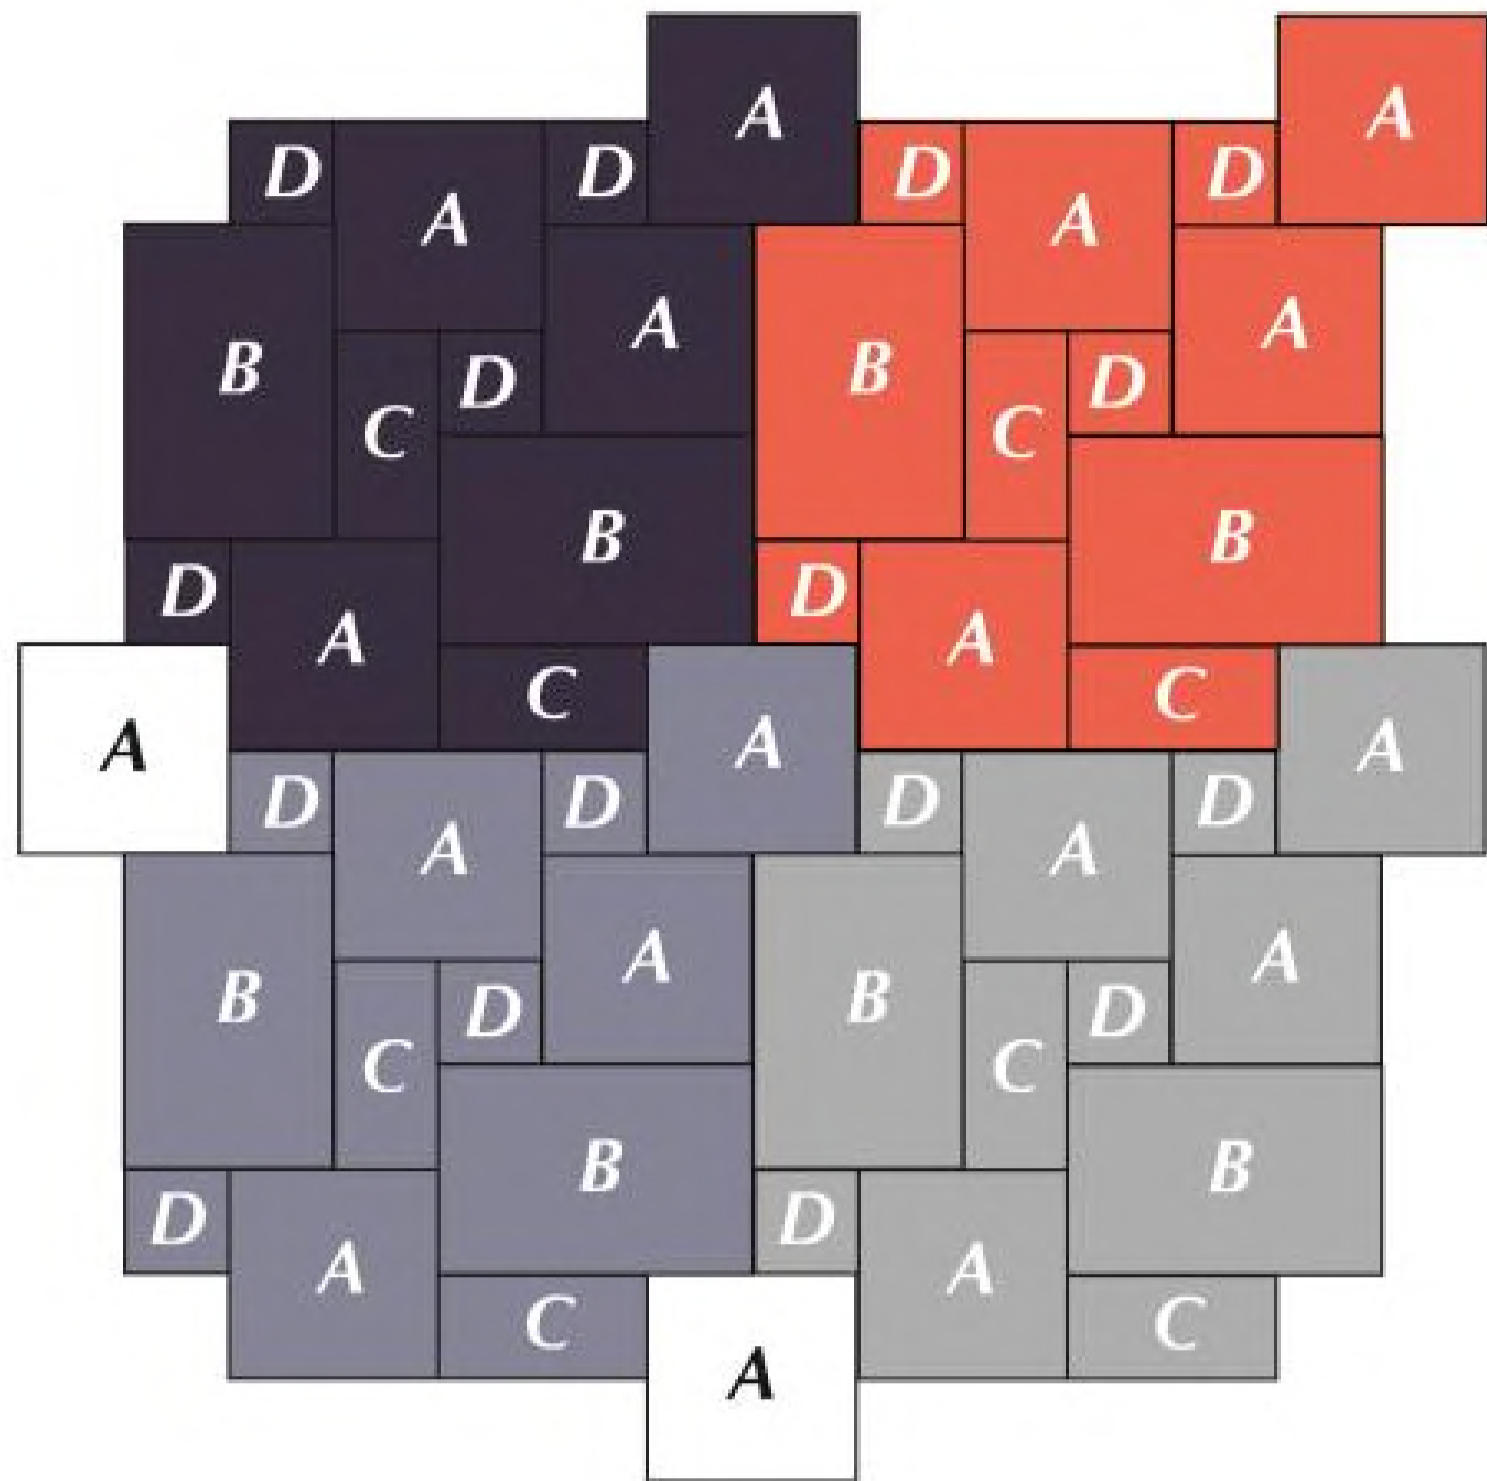

Bluestone Ashlar Pattern 900 Series 20mm Thick

Color	Finish	Dimension (mm)	UoM	kg/UoM	UoM/pallet	kg/pallet	Note
Blueocean	Sawn	595x595 / 895x595 / 595x295 / 292x295x20	SQM	54	25.44	1400	Ashlar Pattern, sold by m2
Blueocean	Honed	595x595 / 895x595 / 595x295 / 292x295x20	SQM	54	25.44	1400	Ashlar Pattern, sold by m2, While Stock Last

Bluestone Antline French Pattern 20mm Thick

Color	Finish	Dimension (mm)	UoM	kg/UoM	UoM/pallet	kg/pallet	Note
Blueocean Antline	Sawn	600x400 / 400x400 / 400x300x20	SQM	54	25.60	1400	Antline Pattern, Sold by m2

Pattern Series Installation Guide

Bluestone Ashlar Pattern 900 Series 20mm Thick

Paving Size:

- A: 595 x 595 mm 4pcs/set
- B: 895 x 595 mm 2pcs/set
- C: 595 x 295 mm 2pcs/set
- D: 295 x 295 mm 4pcs/set

3.18 SQM/set

Bluestone Antline French Pattern 20mm Thick

Paving Size:

- A: 600 x 400 x 20 mm 2pcs/set
- B: 400 x 400 x 20 mm 2pcs/set
- C: 400 x 300 x 20 mm 4pcs/set

1.28 SQM/set

Travertine French Pattern 12mm Thick

Paving Size: