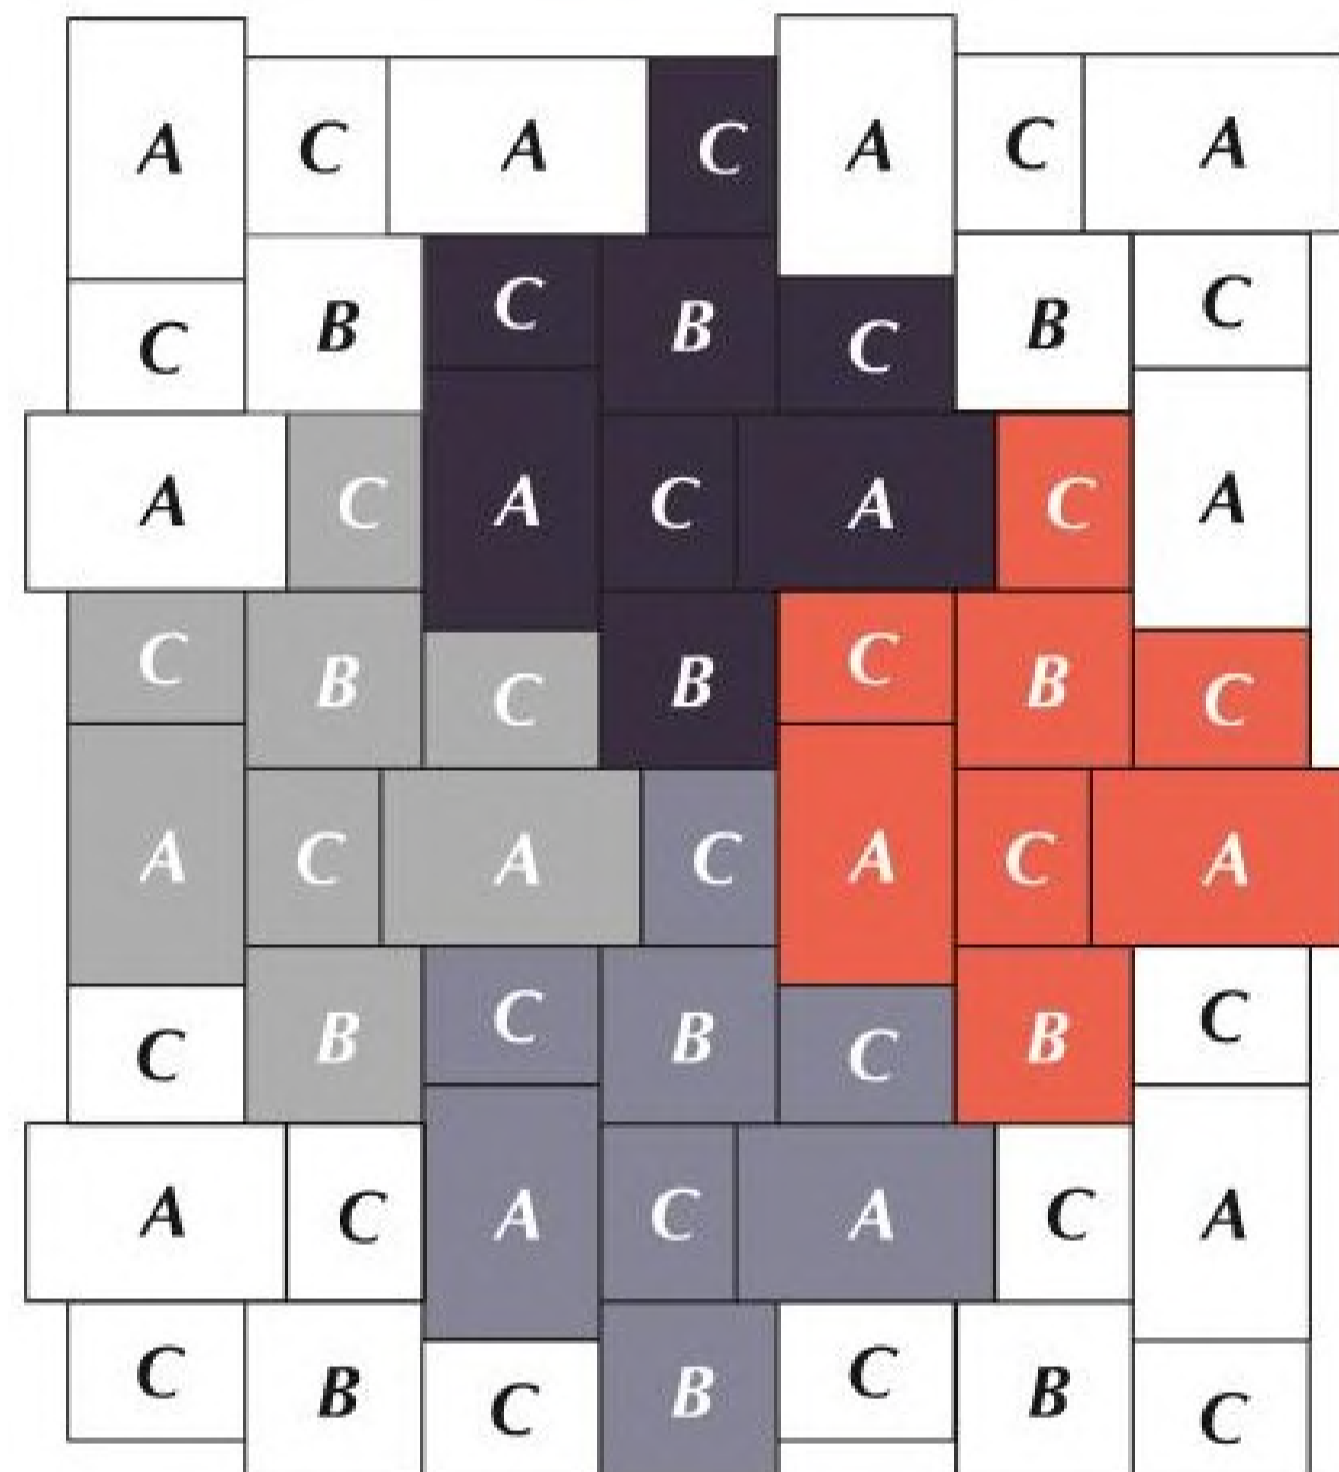

Bluestone Ashlar Pattern 900 Series 20mm Thick

Color	Finish	Dimension (mm)	UoM	kg/UoM	UoM/pallet	kg/pallet	Note
Blueocean	Sawn	595x595 / 895x595 / 595x295 / 292x295x20	SQM	54	25.44	1400	Ashlar Pattern, sold by m2
Blueocean	Honed	595x595 / 895x595 / 595x295 / 292x295x20	SQM	54	25.44	1400	Ashlar Pattern, sold by m2, While Stock Last

Pattern Series Installation Guide

Bluestone Ashlar Pattern 900 Series 20mm Thick

Paving Size:

- A: 595 x 595 mm 4pcs/set
- B: 895 x 595 mm 2pcs/set
- C: 595 x 295 mm 2pcs/set
- D: 295 x 295 mm 4pcs/set

3.18 SQM/set

Bluestone Antline French Pattern 20mm Thick

Paving Size:

- A: 600 x 400 x 20 mm 2pcs/set
- B: 400 x 400 x 20 mm 2pcs/set
- C: 400 x 300 x 20 mm 4pcs/set

1.28 SQM/set

Travertine French Pattern 12mm Thick

Paving Size:

- A: 610 x 406 x 12 mm 1pcs/set
- B: 406 x 406 x 12 mm 2pcs/set
- C: 406 x 203 x 12 mm 1pcs/set
- D: 203 x 203 x 12 mm 2pcs/set

0.744 SQM/set