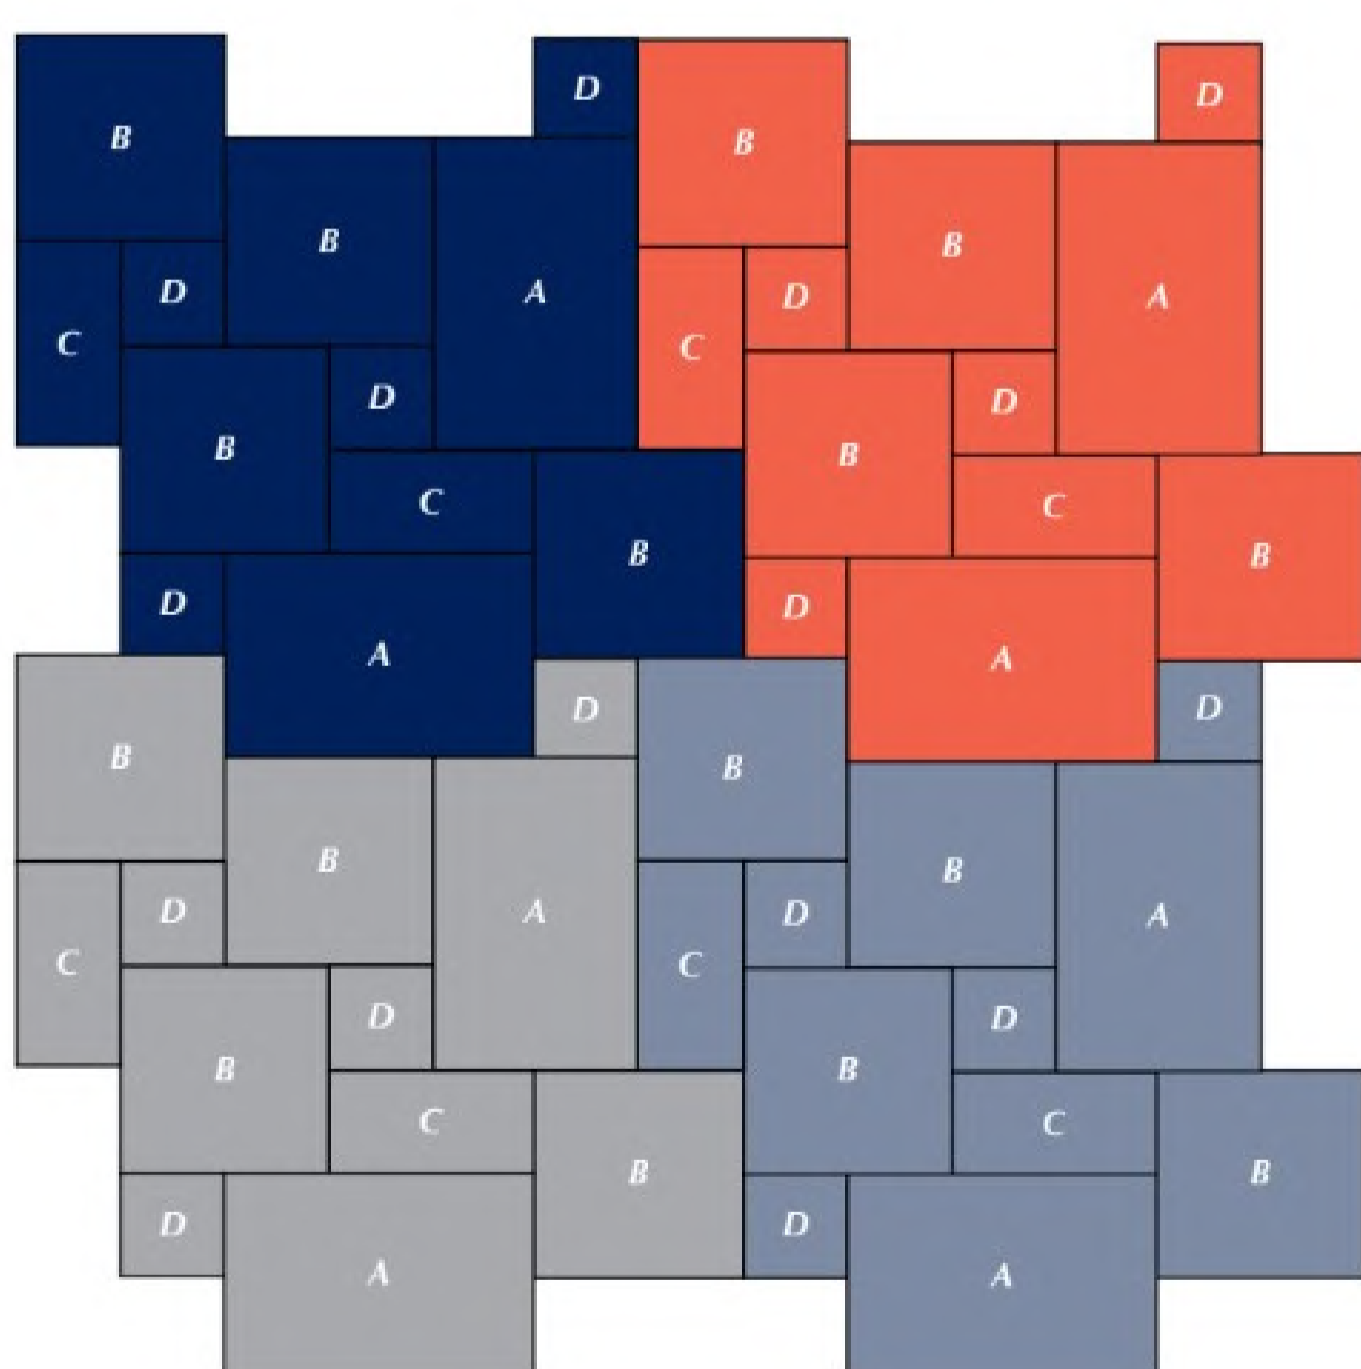

Pattern Series Installation Guide

Bluestone Ashlar Pattern 900 Series 20mm Thick

Paving Size:

- A: 595 x 595 mm 4pcs/set
- B: 895 x 595 mm 2pcs/set
- C: 595 x 295 mm 2pcs/set
- D: 295 x 295 mm 4pcs/set

3.18 SQM/set

Bluestone Antline French Pattern 20mm Thick

Paving Size:

- A: 600 x 400 x 20 mm 2pcs/set
- B: 400 x 400 x 20 mm 2pcs/set
- C: 400 x 300 x 20 mm 4pcs/set

1.28 SQM/set

Travertine French Pattern 12mm Thick

Paving Size:

- A: 610 x 406 x 12 mm 1pcs/set
- B: 406 x 406 x 12 mm 2pcs/set
- C: 406 x 203 x 12 mm 1pcs/set
- D: 203 x 203 x 12 mm 2pcs/set

0.744 SQM/set