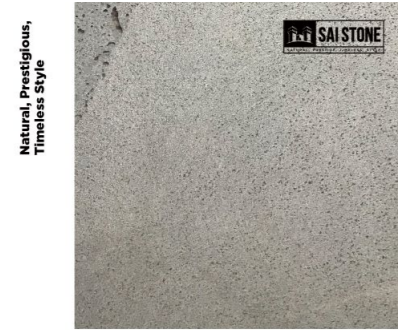

Stone	Color	Finish	Dimension (LxWxT mm)	UoM	Note
Bluestone	Blueocean	Sawn	995x495x20	SQM	
Bluestone	Blueocean	Sawn	495x495x40	SQM	
Bluestone	Blueocean	Sawn	995x495x40	SQM	
Bluestone	Blueocean	Heavy Sandblasted	995x495x40	SQM	

Kerb

Drawing	Stone	Color	Style	Dimension (LxWxT mm)	UoM	Note
ROUND R=25MM 800 - 1200 300 Honed #200 STRAIGHT KERB (800 - 1200) x 300 x 300	Bluestone	Blueocean	Straight	800-1200x300x300	LM	Bullnose on single long edge
ROUND R=25MM 800 - 1200 300 Honed #200 CURVED KERB (800 - 1200) x 300 x 300	Bluestone	Blueocean	Curved	800-1200x300x300	LM	Special Order Only, Radius as per request.