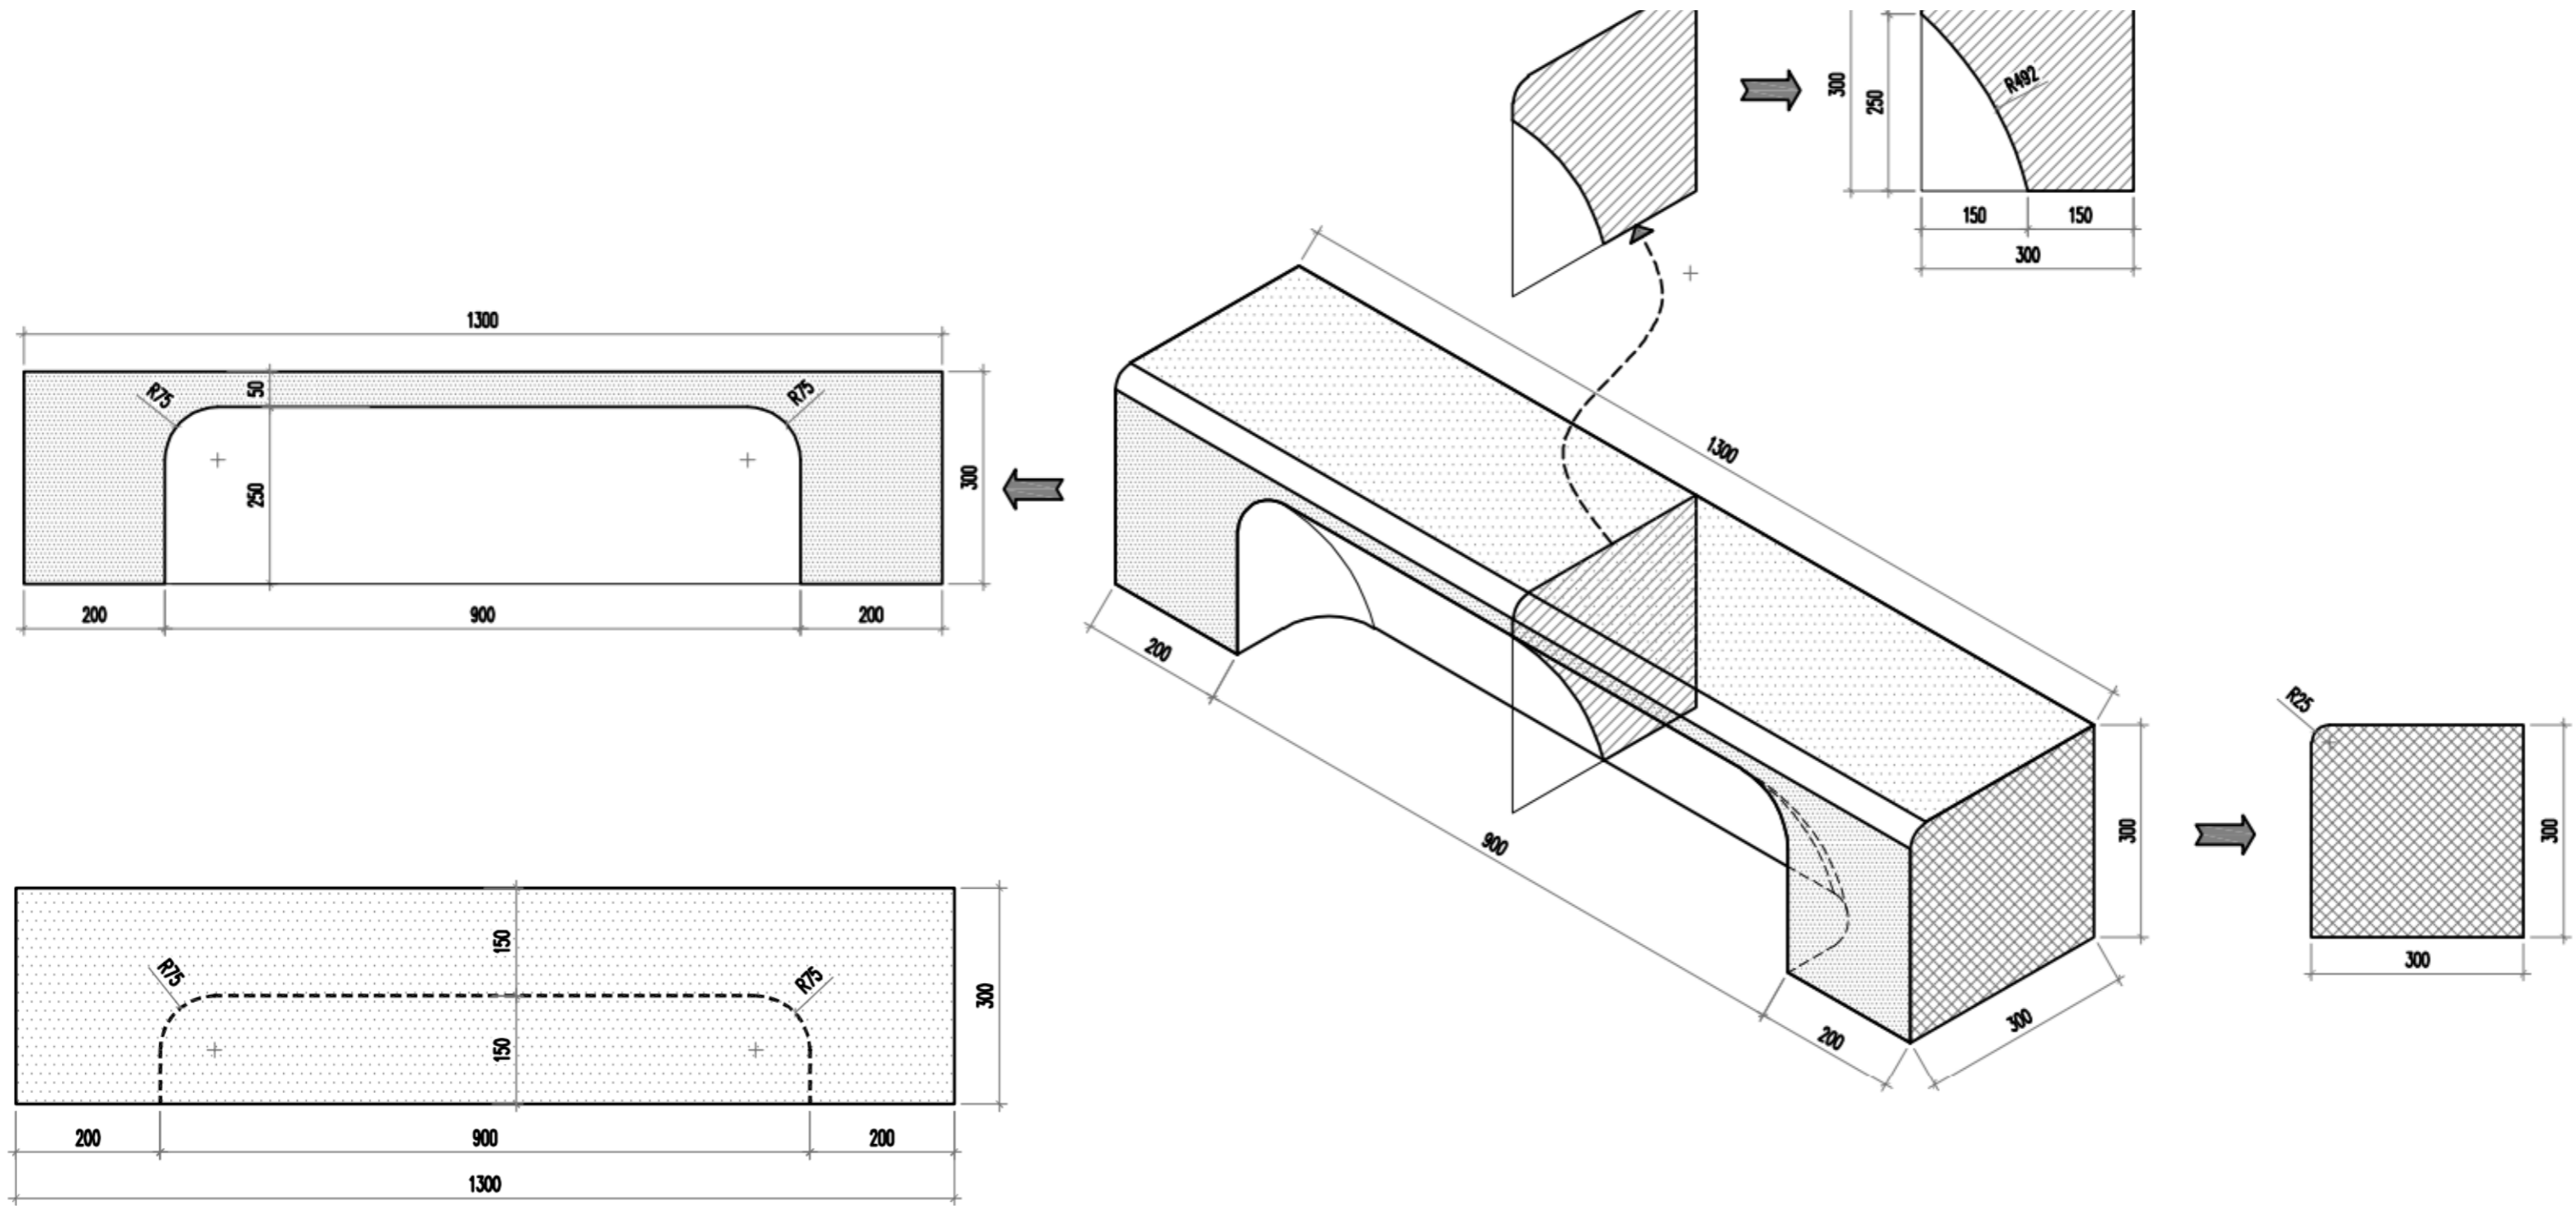

Lintel

Photo	Stone	Color	Dimension (LxWxT mm)	UoM	Note
	Bluestone	Blueocean	1300x300x300	SET