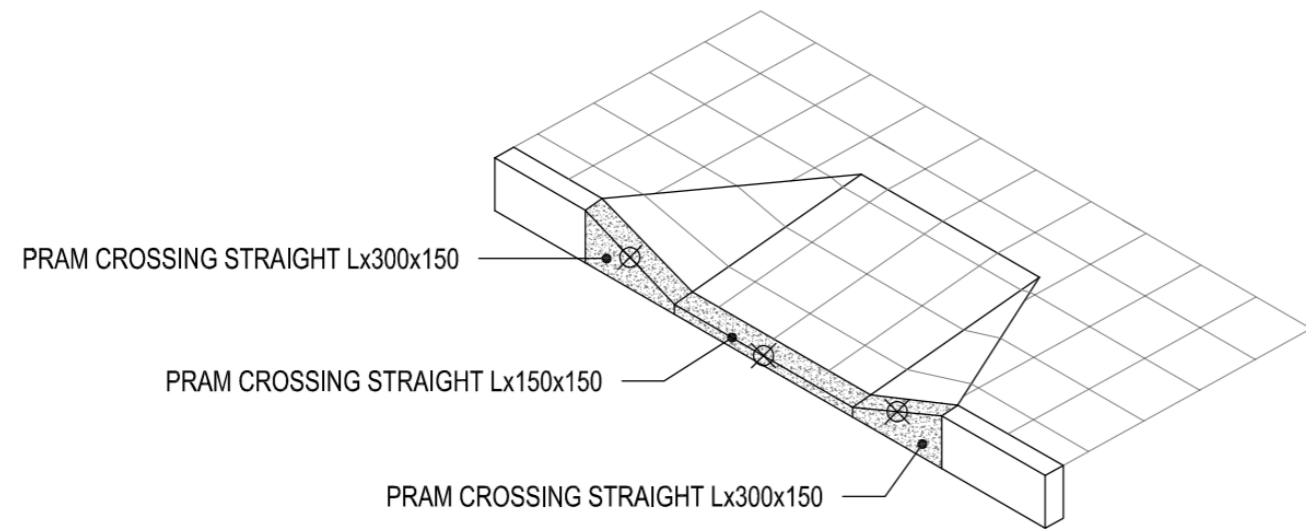

Kerb (Cont.)

Drawing	Stone	Color	Style	Dimension (LxWxT mm)	UoM	Note
	Bluestone	Blueocean	Corner	R610 Internal x300x300	SET	2 pcs/set; Bullnose on internal edge
	Bluestone	Blueocean	Corner	R610 External x300x300	PC	1pc/set, Bullnose on external edge
	Bluestone	Blueocean	Corner	R910 Internal x300x300	SET	2 pcs/set; R25mm Bullnose on internal edge
	Bluestone	Blueocean	Corner	R910 External x300x300	SET	2 pcs/set; Bullnose on external edge

### Lintel

Photo	Stone	Color	Dimension (LxWxT mm)	UoM	Note
	Bluestone	Blueocean	1300x300x300	SET	

### Pram Crossing

Photo	Stone	Color	Dimension (LxWxT mm)	UoM	Note
	Bluestone	Blueocean	900/1200/900x300x150-300	SET	3 unites/set: 900x300x300-150, 1200x300x150, 900x300x130-300