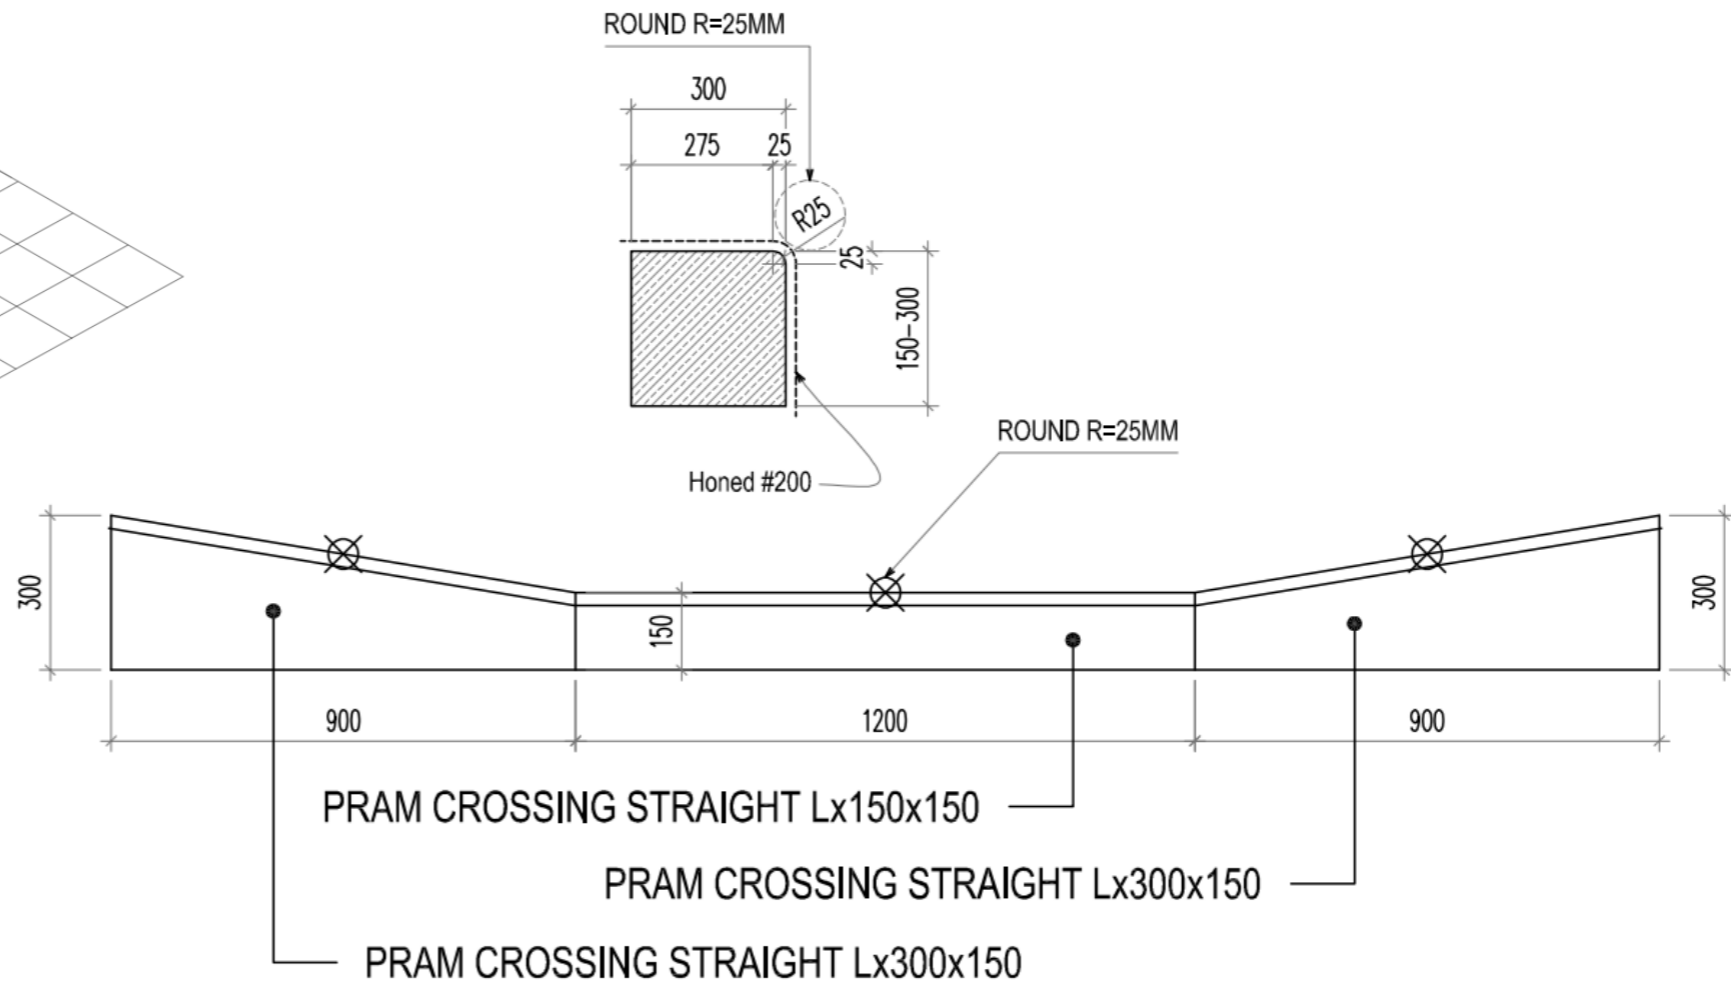

Kerb (Cont.)

Drawing	Stone	Color	Style	Dimension (LxWxT mm)	UoM	Note
	Bluestone	Blueocean	Corner	R610 Internal x300x300	SET	2 pcs/set; Bullnose on internal edge
	Bluestone	Blueocean	Corner	R610 External x300x300	PC	1pc/set, Bullnose on external edge
	Bluestone	Blueocean	Corner	R910 Internal x300x300	SET	2 pcs/set; R25mm Bullnose on internal edge
	Bluestone	Blueocean	Corner	R910 External x300x300	SET	2 pcs/set; Bullnose on external edge

### Channel / Gutter

Drawing	Stone	Color	Style	Dimension (LxWxT mm)	UoM	Note
	Bluestone	Blueocean	Curved	800-1200x250x100	LM	Special Order Only, radius as per request
	Bluestone	Blueocean	Straight	800-1200x250x100	LM	

### Lintel

Photo	Stone	Color	Dimension (LxWxT mm)	UoM	Note
	Bluestone	Blueocean	1300x300x300	SET	

### Pram Crossing

Photo	Stone	Color	Dimension (LxWxT mm)	UoM	Note
	Bluestone	Blueocean	900/1200/900x300x150-300	SET	3 unites/set: 900x300x300-150, 1200x300x150, 900x300x130-300